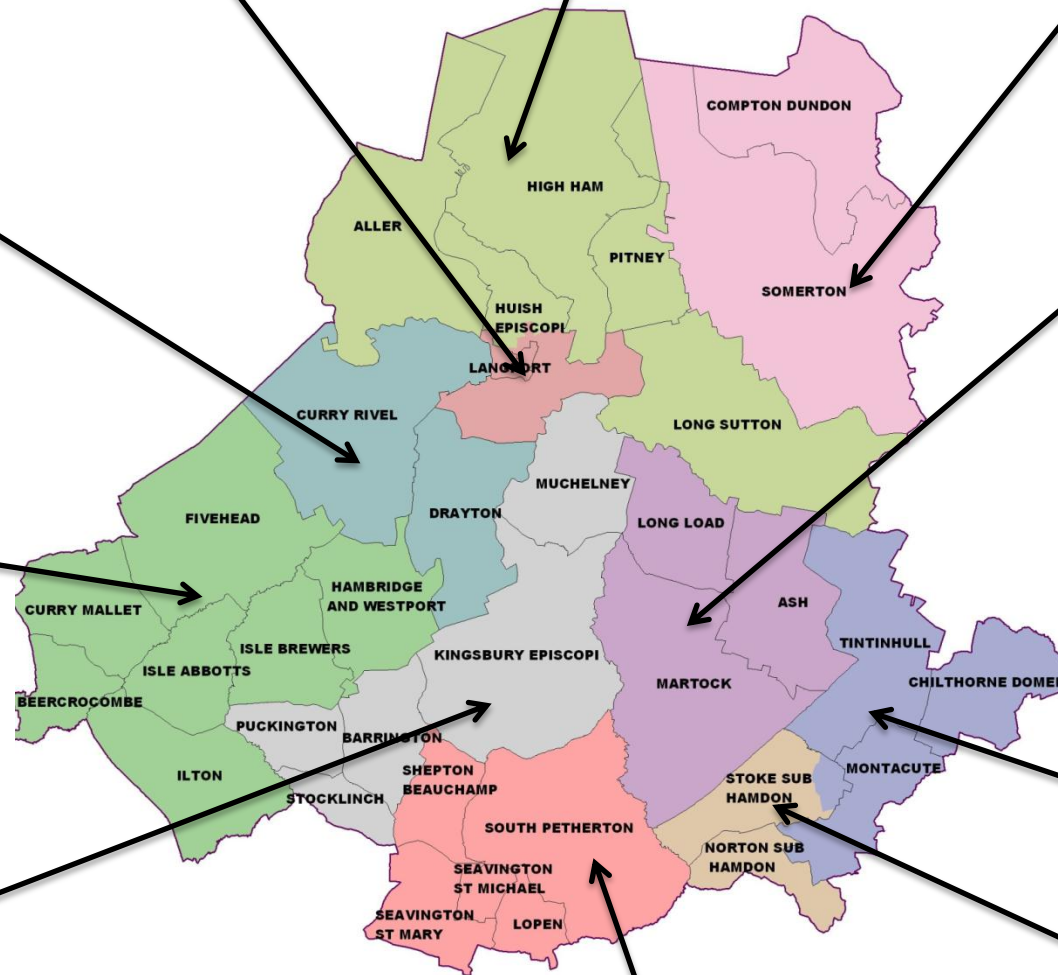

Area North marketing and signage programme

Superfast Broadband – Last mile connections

Flood mitigation and water management

Local transport schemes

- Parishes
- Area North Wards
- BURROW HILL
- CURRY RIVEL
- HAMDON
- ISLEMOOR
- LANGPORT AND HUISH
- MARTOCK
- SOUTH PETHERTON
- ST MICHAELS
- TURN HILL
- WESSEX